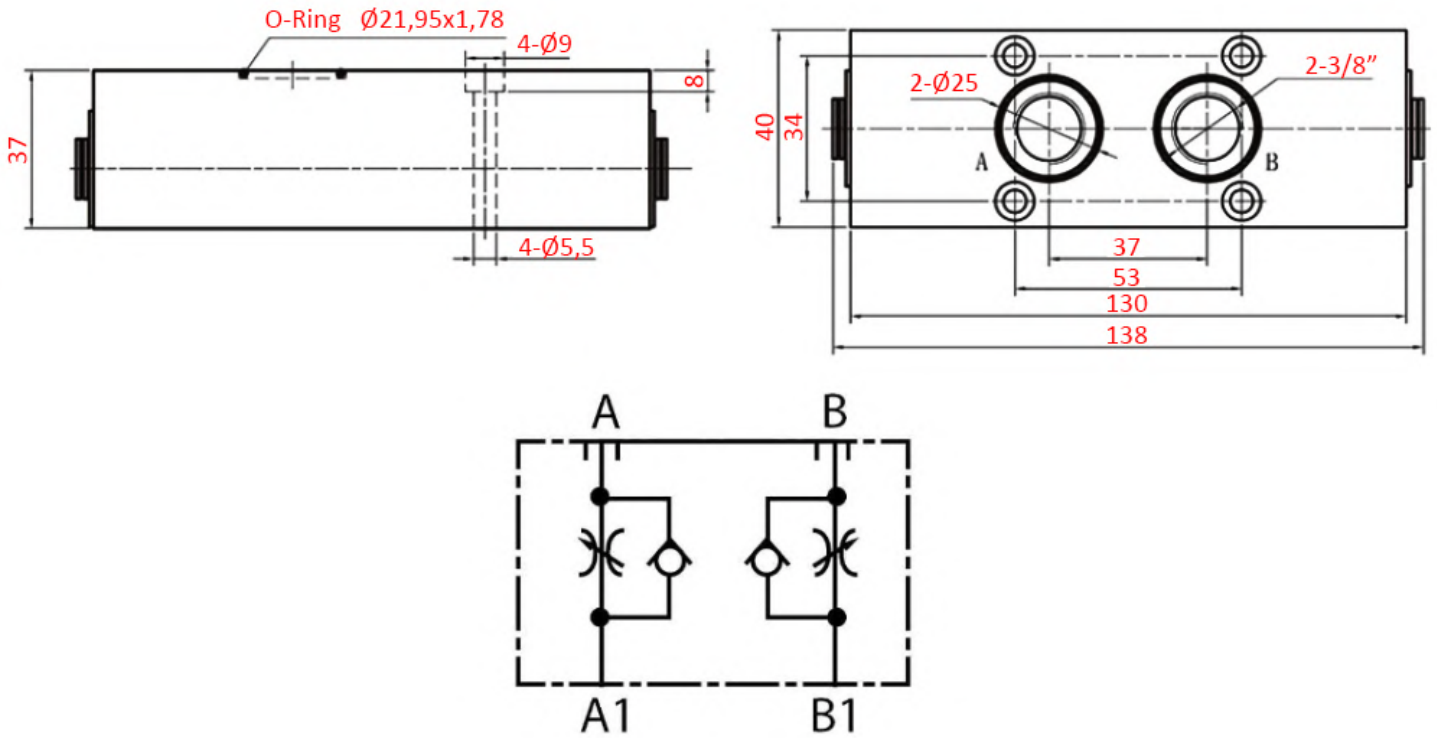

13480

[mm]

Šifra / Code		13480
Max. Pretok / Max. Flow	[l/min]	40
Max. Tlak / Max. Pressure	[bar]	315
Navoj / Thread	["]	3/8"